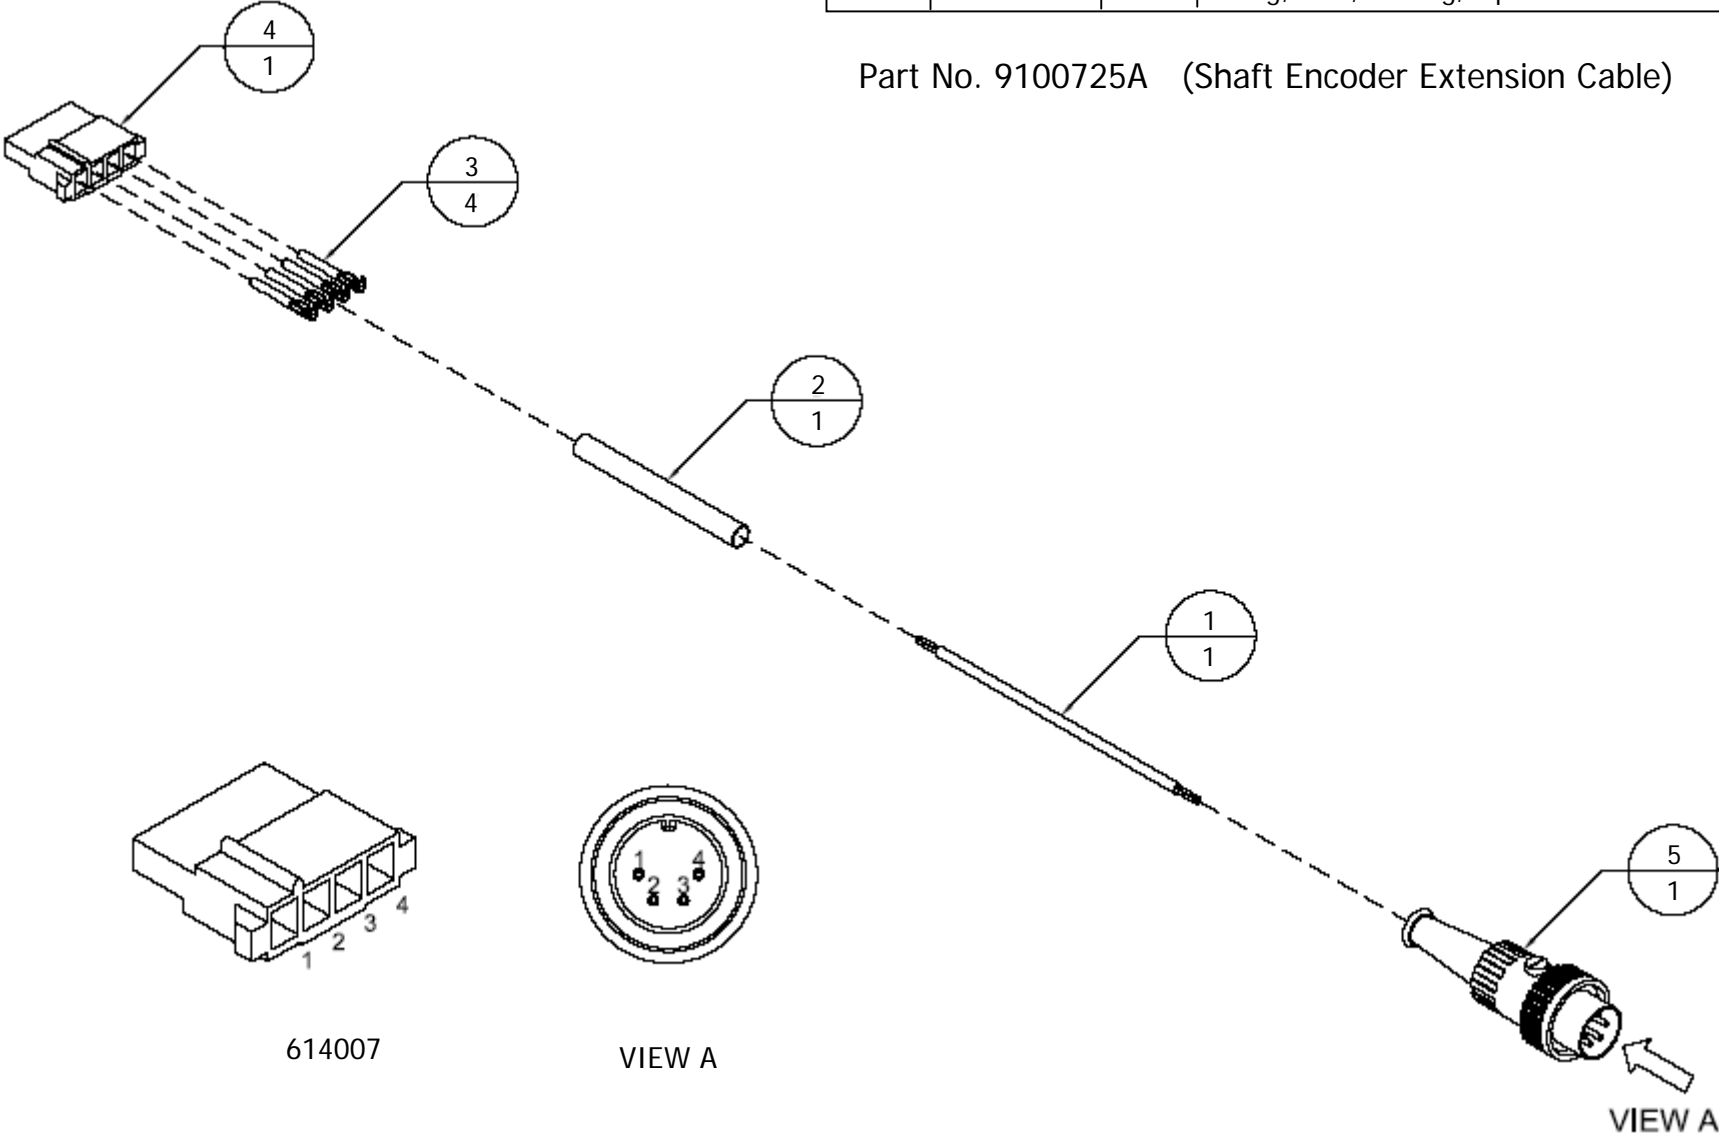

Item	Part No.	Qty.	Description
1	606014	1	Cable, #22-4, Shielded (60" Long)
2	609000	1	Shrink Wrap, 3/16" I.D. (1" Long)
3	614006	4	Contact, Female, 24-18 AWG, Mate-n-lok
4	614007	1	Connector, 4-Pin, Socket Housing, Mate-n-lok
5	9100725	1	Plug, Preh, Locking, 4 pin

Part No. 9100725A (Shaft Encoder Extension Cable)

614007

VIEW A

VIEW A