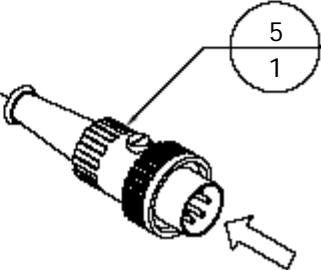

Item	Part No.	Qty.	Description
1	606014	1	Cable, #22-4, Shielded (60" Long)
2	609000	1	Shrink Wrap, 3/16" I.D. (1" Long)
3	614006	4	Contact, Female, 24-18 AWG, Mate-n-lok
4	614007	1	Connector, 4-Pin, Socket Housing, Mate-n-lok
5	9100725	1	Plug, Preh, Locking, 4 pin

Part No. 9100725A (Shaft Encoder Extension Cable)

614007

VIEW A

VIEW A